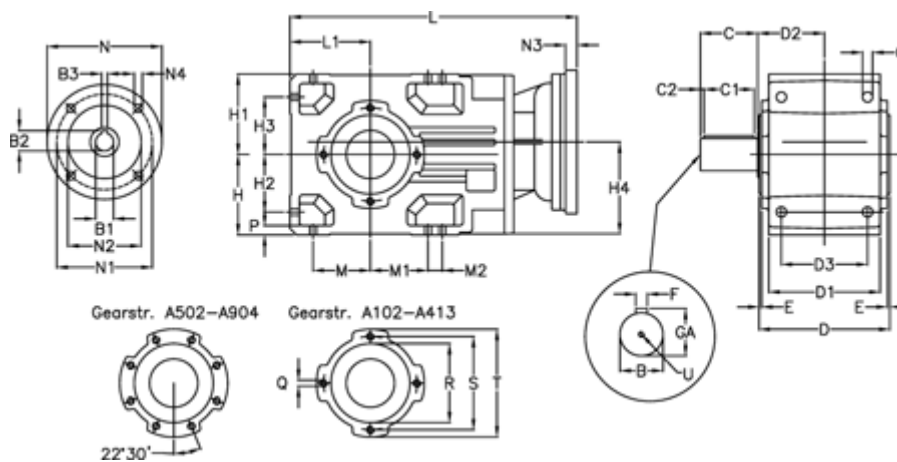

Article number: 29600104541220
 Description: Bevel helical gearbox
 A102UR-45,4-P63B5

Measures

B = 25	D1 = 95	H1 = 70	M2 = 0	Q = M8x12
B1 = 11	D2 = 63.0	H2 = 50	N = 140	R = 80
B2 = 12.8	D3 = 75	H3 = 50	N1 = 115	S = 100
B3 = 4	Description = A102UR-xx-P63 B5	H4 = 83.0	N2 = 95	T = 120
C = 45	E = 3.0	L = 282.5	N3 = -	U = M8x19
C1 = 35	F = 8	L1 = 70	N4 = M8x19	
C2 = 5.0	GA = 28	M = 50	O = 9.5	
D = 117	H = 70	M1 = 50	P = 9	